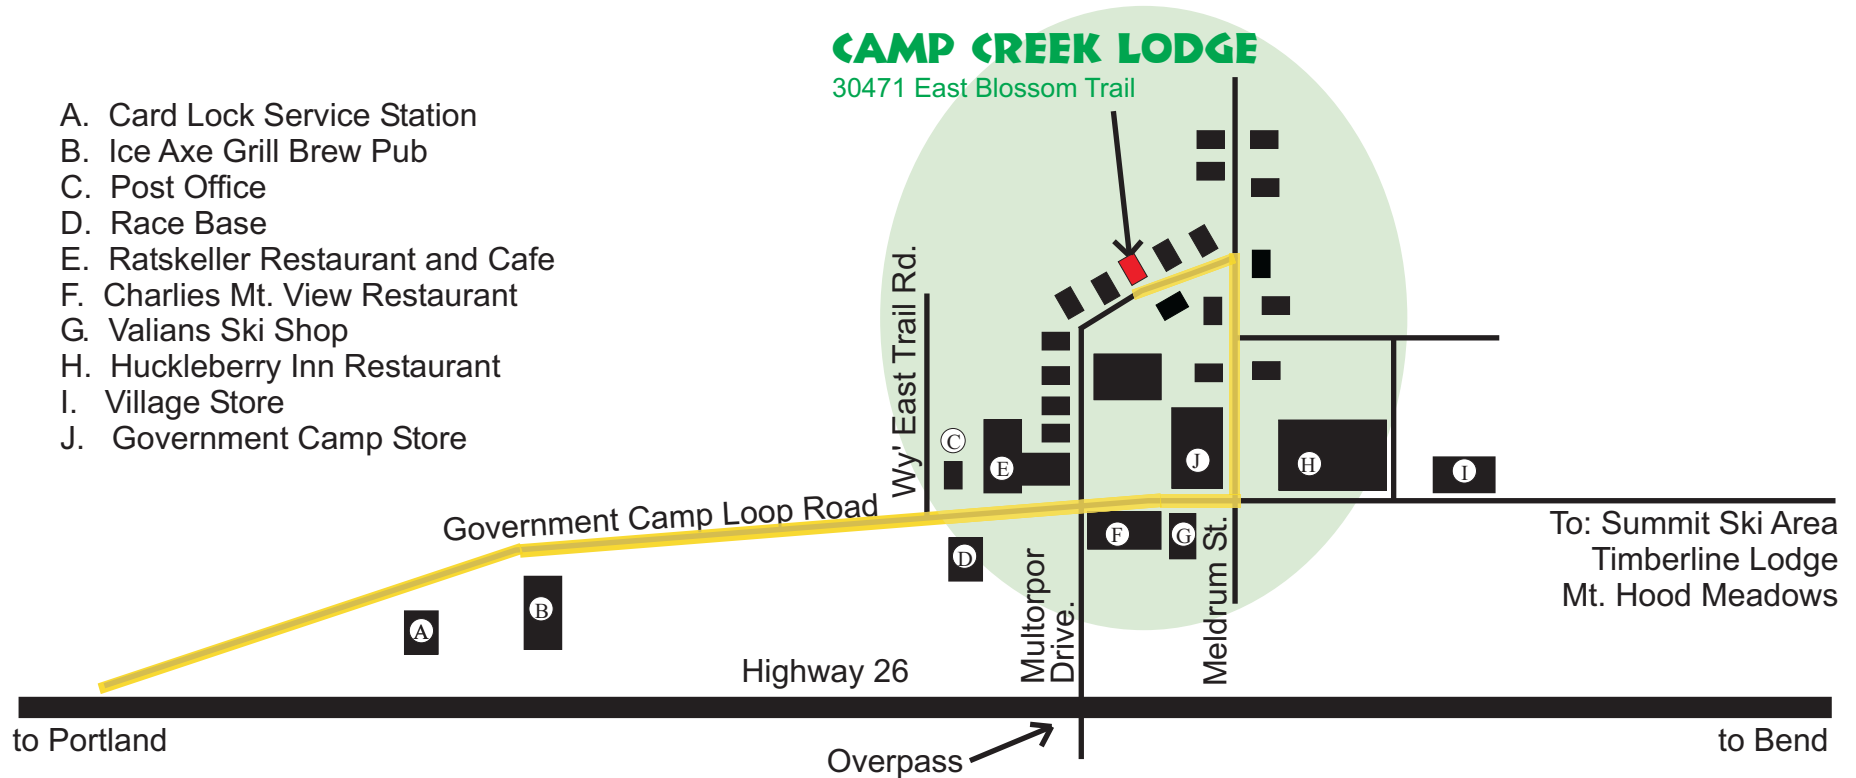

CAMP CREEK LODGE

30471 East Blossom Trail

- A. Card Lock Service Station
- B. Ice Axe Grill Brew Pub
- C. Post Office
- D. Race Base
- E. Ratskeller Restaurant and Cafe
- F. Charlies Mt. View Restaurant
- G. Valians Ski Shop
- H. Huckleberry Inn Restaurant
- I. Village Store
- J. Government Camp Store

WARNING: When unlocking the door upon your arrival it will relock itself when closed unless you do the following:

1. Unlock door with key.
2. Open door.
3. Reach around back side and turn knob clockwise until it stops, to retract the latch.
4. While knob is turned slide small button upward to retain the latch in the withdrawn position.