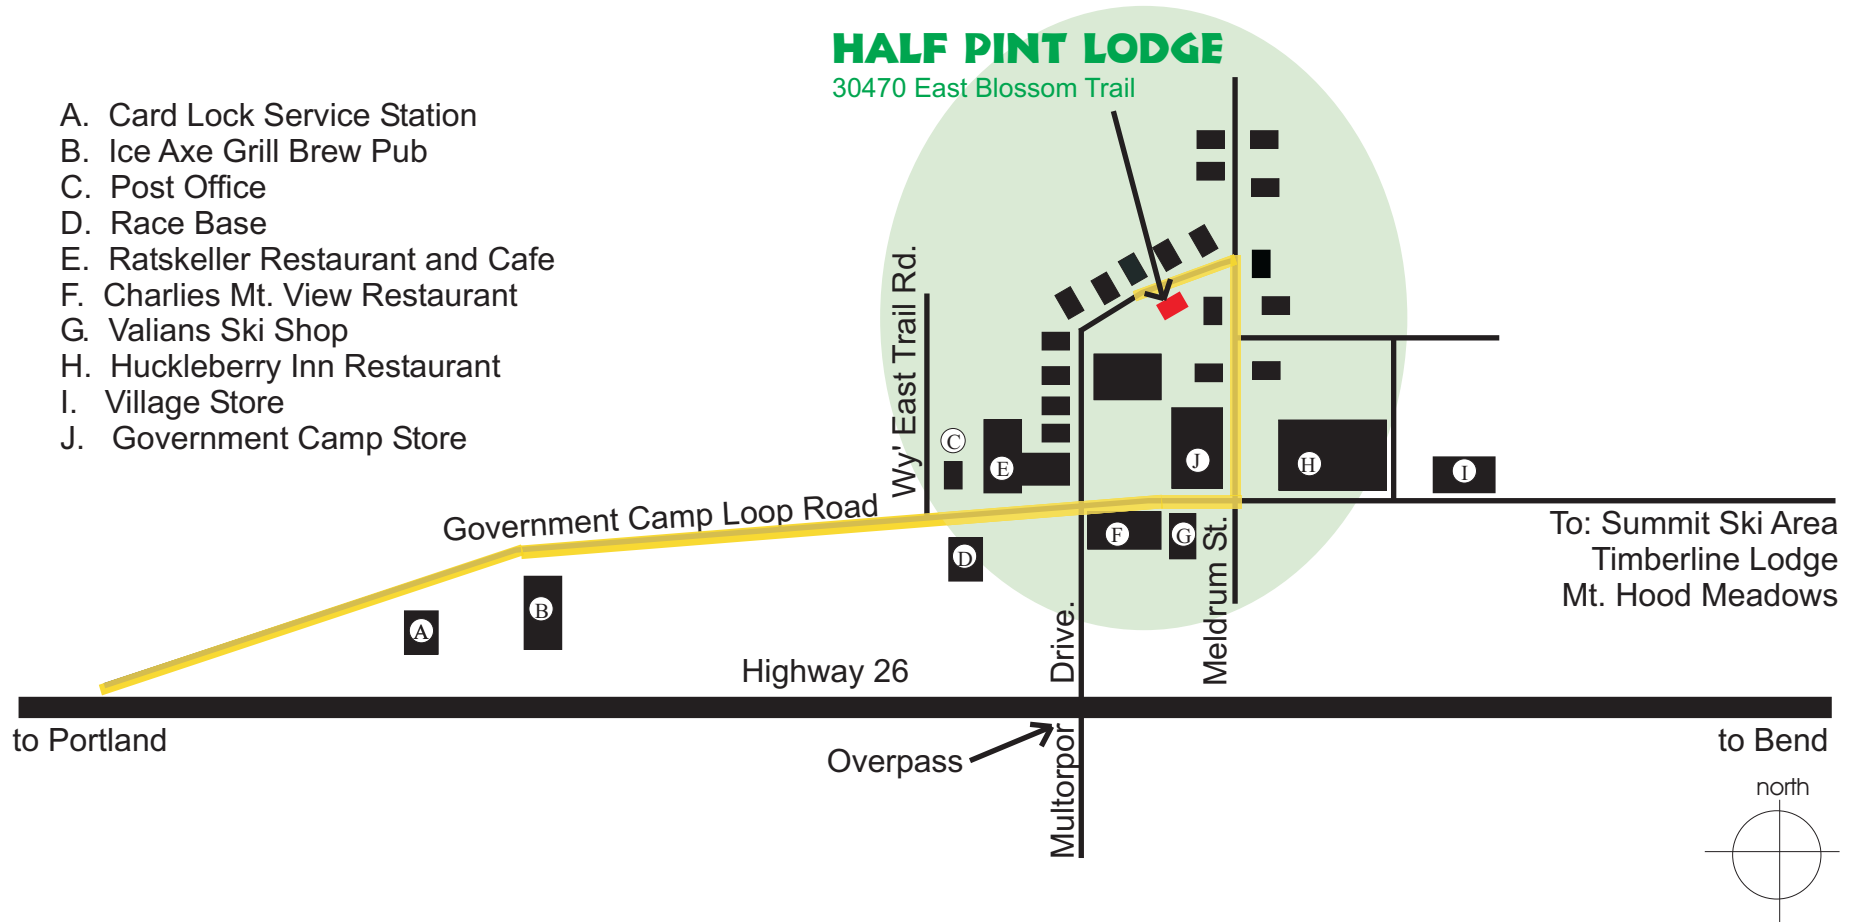

HALF PINT LODGE

30470 East Blossom Trail

- A. Card Lock Service Station
- B. Ice Axe Grill Brew Pub
- C. Post Office
- D. Race Base
- E. Ratskeller Restaurant and Cafe
- F. Charlies Mt. View Restaurant
- G. Valians Ski Shop
- H. Huckleberry Inn Restaurant
- I. Village Store
- J. Government Camp Store