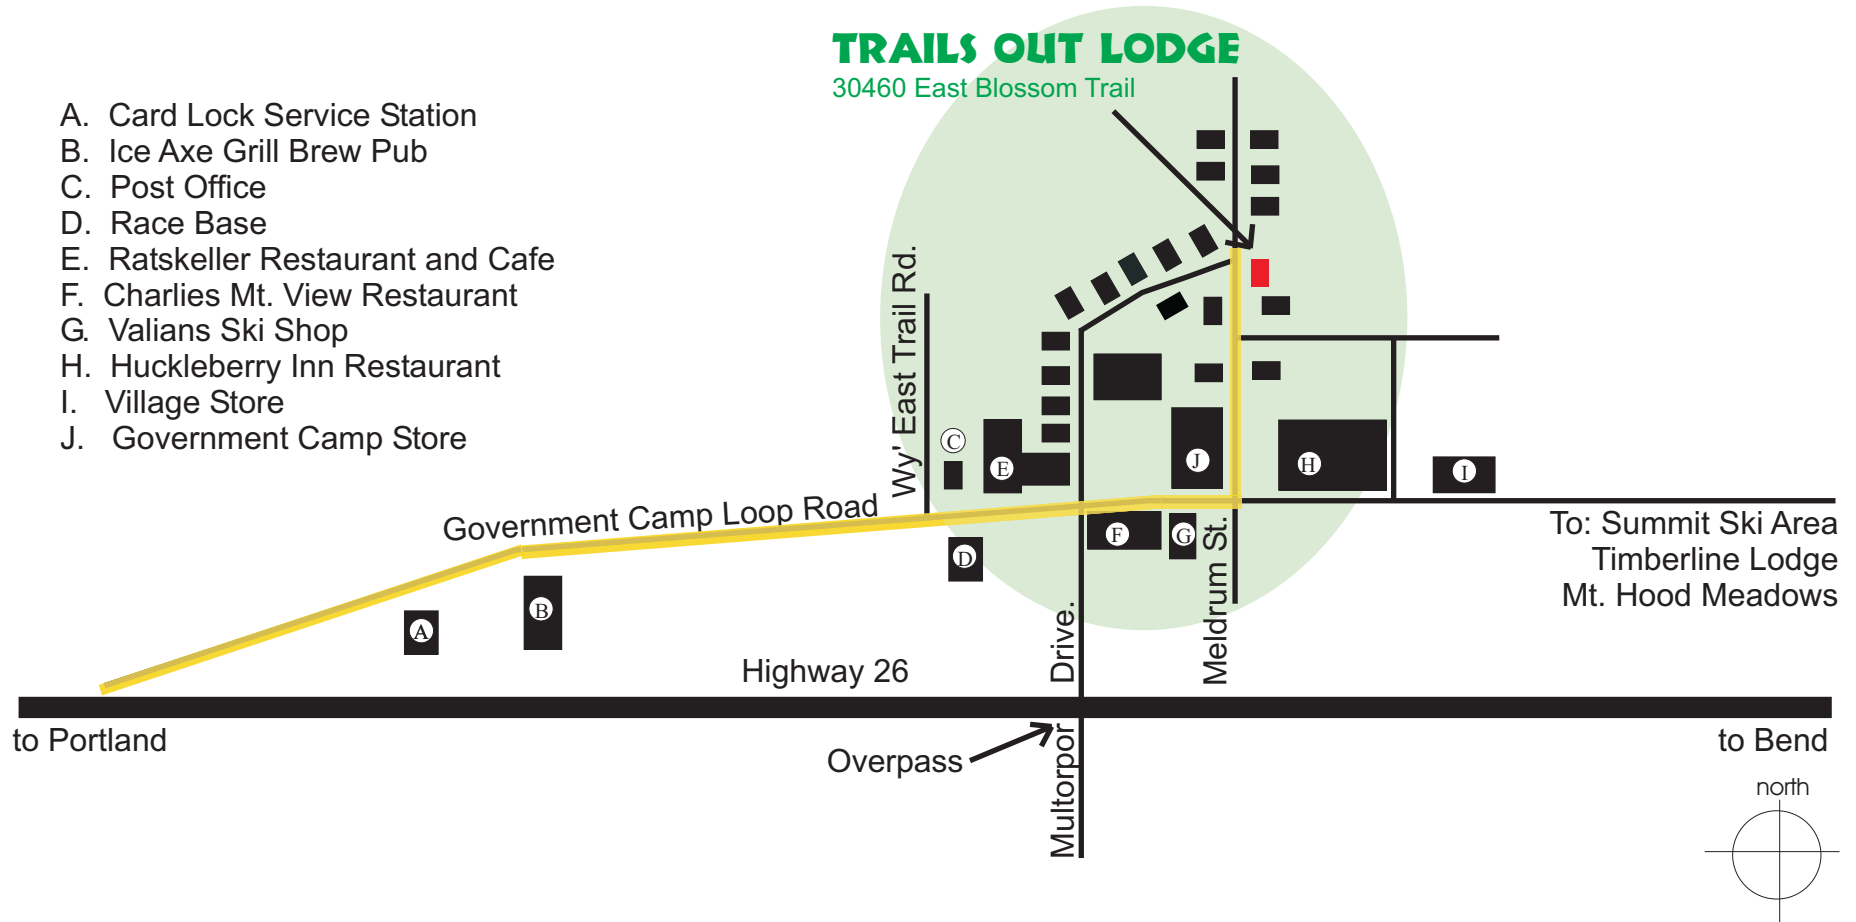

## TRAILS OUT LODGE

30460 East Blossom Trail

- A. Card Lock Service Station
- B. Ice Axe Grill Brew Pub
- C. Post Office
- D. Race Base
- E. Ratskeller Restaurant and Cafe
- F. Charlies Mt. View Restaurant
- G. Valians Ski Shop
- H. Huckleberry Inn Restaurant
- I. Village Store
- J. Government Camp Store