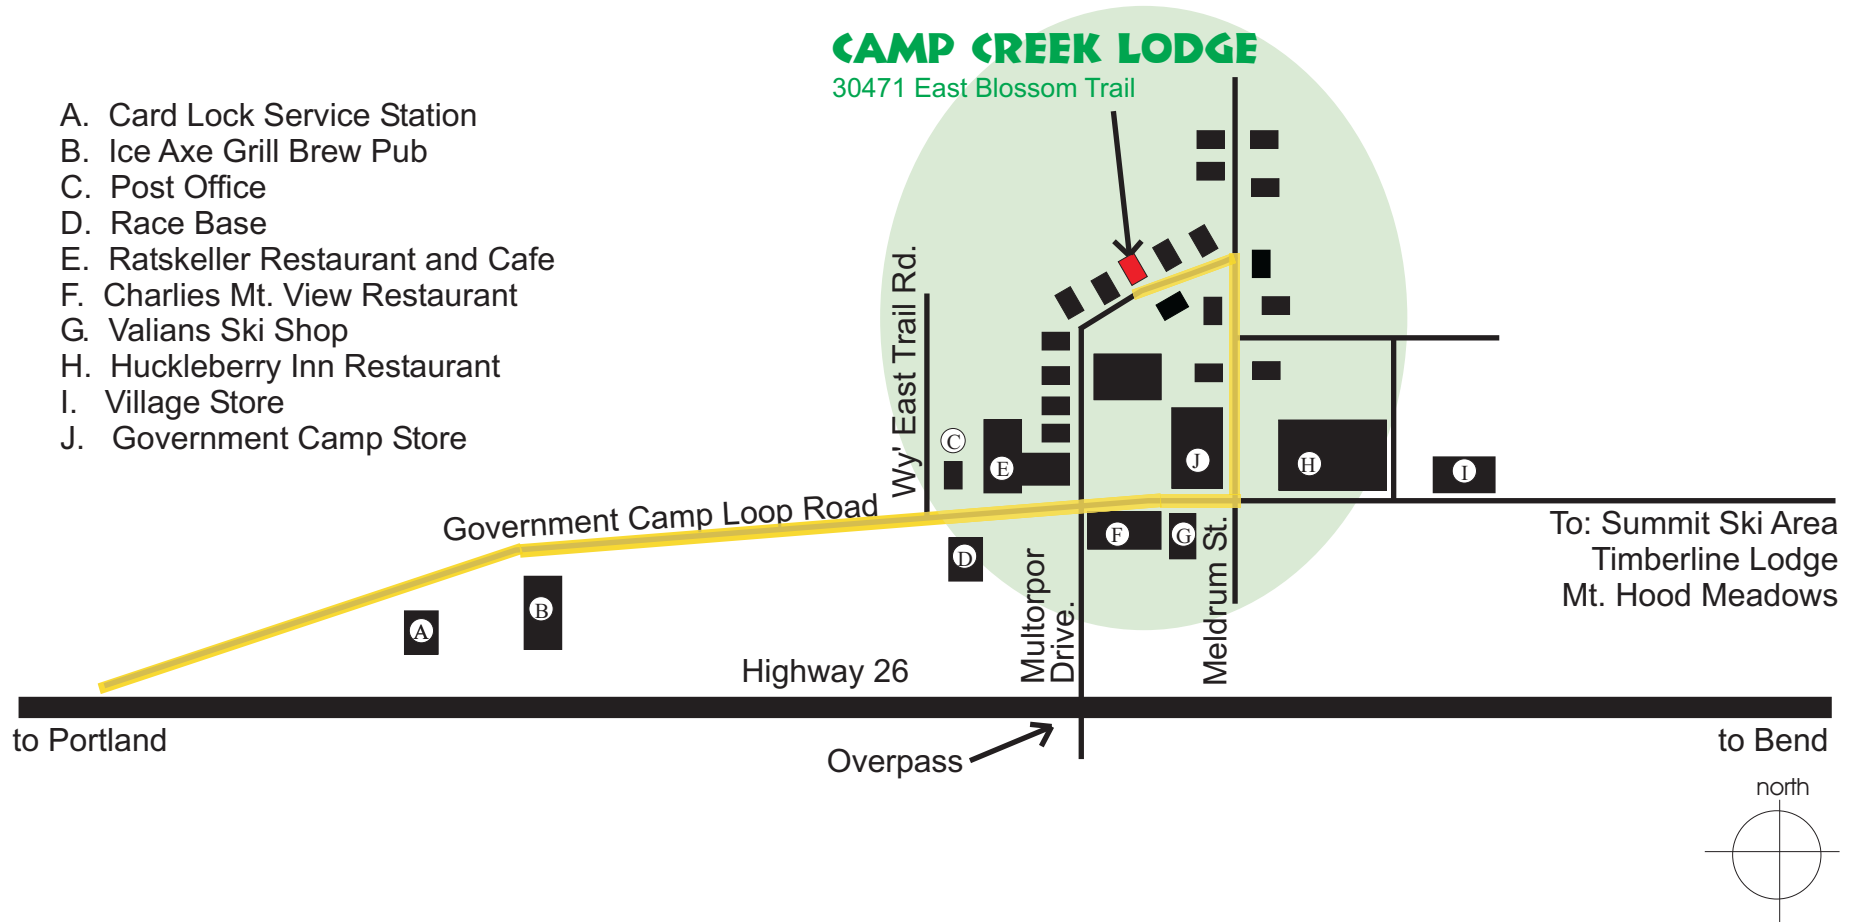

CAMP CREEK LODGE

30471 East Blossom Trail

- A. Card Lock Service Station
- B. Ice Axe Grill Brew Pub
- C. Post Office
- D. Race Base
- E. Ratskeller Restaurant and Cafe
- F. Charlies Mt. View Restaurant
- G. Valians Ski Shop
- H. Huckleberry Inn Restaurant
- I. Village Store
- J. Government Camp Store